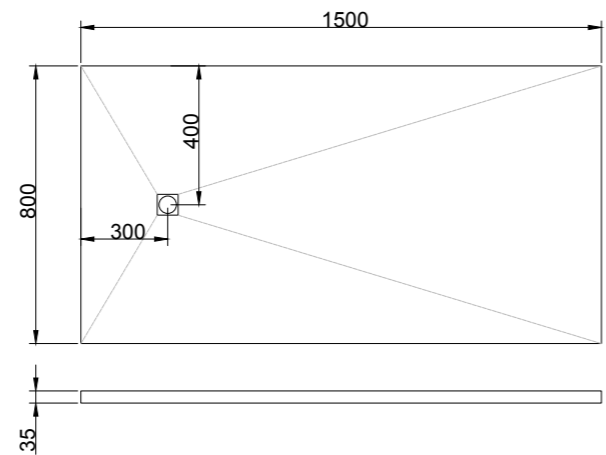

COMPLEMENTOS DE BAÑO

PLATOS DE DUCHA

CADIZ

Size: 1700X900X35 mm

VALENCIA

Size: 900X900X35 mm

GETAFE

Size: 1700X800X35 mm

SEVILLA

Size: 1500X800X35 mm

100%solid
throughout

The entire product

High content of
Nature mineral

Mat or glossy
Jelcoat finish

Suitable for
Integrated
overflow

Scratch-resistant

MUNICH

Size: 762X457X230 mm

Thickness: 1.2 mm

Angle: R10

DORTMUND

Size: 838X457X230 mm

Thickness: 1.2 mm

Angle: R10

HANNOVER

Size: 838X457X230 mm

Thickness: 1.2 mm

Angle: R10

ESSEN

Size: 730X450X210 mm
Thickness: 0.8 mm
Angle: R25

COLONIA

Size: 550X500X230 mm