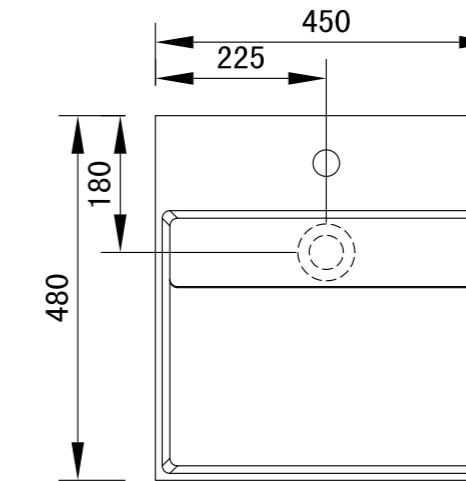

Size: 435X435X130 mm

BARI

Size: 645X343X176 mm

GÉNOVA

Size: 807X405X150 mm

VERONA

Size: 450X480X330 mm

MÓDENA

Size: 2115X450X150 mm

POSITANO

Size: 762X457X102 mm

ROMA

Size: 450X450X830 mm

MILAN

Size: 450X450X850 mm

LIVORNO

MUNICH

Size: 762X457X230 mm

Thickness: 1.2 mm

Angle: R10

DORTMUND

Size: 838X457X230 mm

Thickness: 1.2 mm

Angle: R10

HANNOVER

Size: 838X457X230 mm

Thickness: 1.2 mm

Angle: R10

ESSEN

Size: 730X450X210 mm
Thickness: 0.8 mm
Angle: R25

COLONIA

Size: 550X500X230 mm