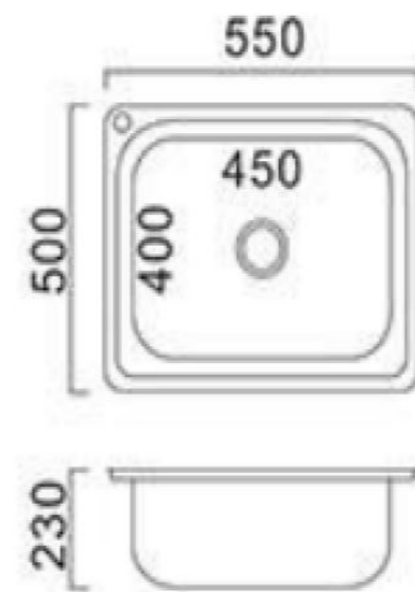

COLONIA

Size: 550X500X230 mm

Thickness: 0.8 mm

Angle: R25