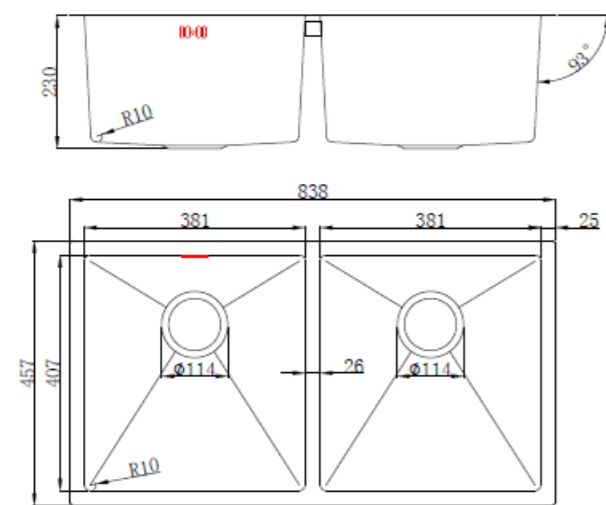

SEVILLA

Size: 1500X800X35 mm

100%solid
throughout

The entire product

High content of
Nature mineral

Mat or glossy
Jelcoat finish

Suitable for
Integrated
overflow

Scratch-resistant

BONN

Size: 432X432X230 mm

Thickness: 1.2 mm

Angle: R10

BERLIN

Size: 584X457X230 mm

Thickness: 1.2 mm

Angle: R10

MUNICH

Size: 762X457X230 mm

Thickness: 1.2 mm

Angle: R10

DORTMUND

Size: 838X457X230 mm

Thickness: 1.2 mm

Angle: R10

HANNOVER

Size: 838X457X230 mm

Thickness: 1.2 mm

Angle: R10

ESSEN

Size: 730X450X210 mm
Thickness: 0.8 mm
Angle: R25

COLONIA

Size: 550X500X230 mm