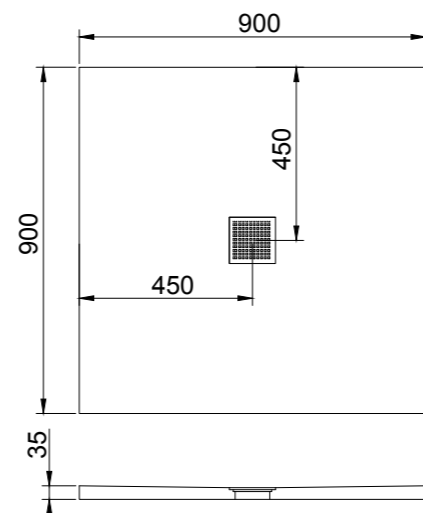

COMPLEMENTOS DE BAÑO

PLATOS DE DUCHA

CADIZ

Size: 1700X900X35 mm

VALENCIA

Size: 900X900X35 mm

GETAFE

Size: 1700X800X35 mm

SEVILLA

Size: 1500X800X35 mm

100%solid
throughout

The entire product

High content of
Nature mineral

Mat or glossy
Jelcoat finish

Suitable for
Integrated
overflow

Scratch-resistant

MUNICH

Size: 762X457X230 mm

Thickness: 1.2 mm

Angle: R10

DORTMUND

Size: 838X457X230 mm

Thickness: 1.2 mm

Angle: R10

HANNOVER

Size: 838X457X230 mm

Thickness: 1.2 mm

Angle: R10

ESSEN

Size: 730X450X210 mm
Thickness: 0.8 mm
Angle: R25

COLONIA

Size: 550X500X230 mm