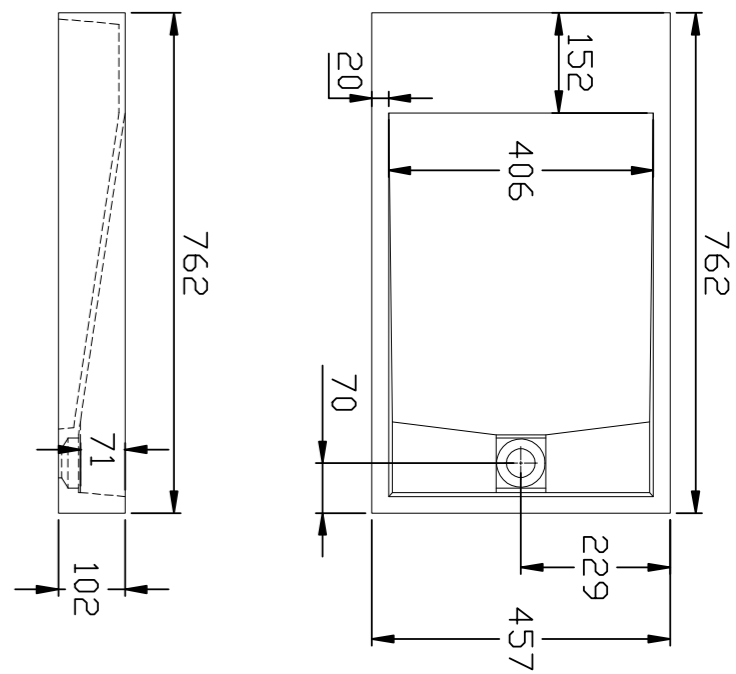

Size: 435X435X130 mm

BARI

Size: 645X343X176 mm

GÉNOVA

Size: 807X405X150 mm

VERONA

Size: 450X480X330 mm

MÓDENA

Size: 2115X450X150 mm

POSITANO

Size: 762X457X102 mm

ROMA

Size: 450X450X830 mm

MILAN

Size: 450X450X850 mm

LIVORNO

MUNICH

Size: 762X457X230 mm

Thickness: 1.2 mm

Angle: R10

DORTMUND

Size: 838X457X230 mm

Thickness: 1.2 mm

Angle: R10

HANNOVER

Size: 838X457X230 mm

Thickness: 1.2 mm

Angle: R10

ESSEN

Size: 730X450X210 mm
Thickness: 0.8 mm
Angle: R25

COLONIA

Size: 550X500X230 mm