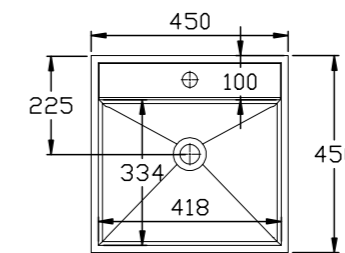

Size: 435X435X130 mm

BARI

Size: 645X343X176 mm

GÉNOVA

Size: 807X405X150 mm

VERONA

Size: 450X480X330 mm

MÓDENA

Size: 2115X450X150 mm

POSITANO

Size: 762X457X102 mm

ROMA

Size: 450X450X830 mm

MILAN

Size: 450X450X850 mm

LIVORNO

MUNICH

Size: 762X457X230 mm

Thickness: 1.2 mm

Angle: R10

DORTMUND

Size: 838X457X230 mm

Thickness: 1.2 mm

Angle: R10

HANNOVER

Size: 838X457X230 mm

Thickness: 1.2 mm

Angle: R10

ESSEN

Size: 730X450X210 mm
Thickness: 0.8 mm
Angle: R25

COLONIA

Size: 550X500X230 mm