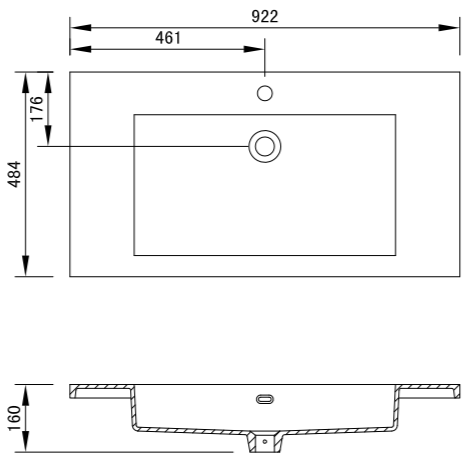

LIVORNO

Size: 922X484X152 mm