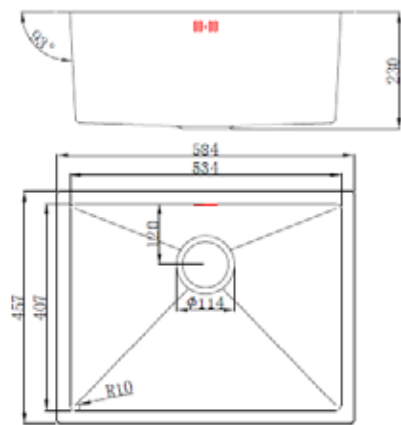

SEVILLA

Size: 1500X800X35 mm

100%solid
throughout

The entire product

High content of
Nature mineral

Mat or glossy
Jelcoat finish

Suitable for
Integrated
overflow

Scratch-resistant

BONN

Size: 432X432X230 mm

Thickness: 1.2 mm

Angle: R10

BERLIN

Size: 584X457X230 mm

Thickness: 1.2 mm

Angle: R10

MUNICH

Size: 762X457X230 mm

Thickness: 1.2 mm

Angle: R10

DORTMUND

Size: 838X457X230 mm

Thickness: 1.2 mm

Angle: R10

HANNOVER

Size: 838X457X230 mm

Thickness: 1.2 mm

Angle: R10

ESSEN

Size: 730X450X210 mm
Thickness: 0.8 mm
Angle: R25

COLONIA

Size: 550X500X230 mm