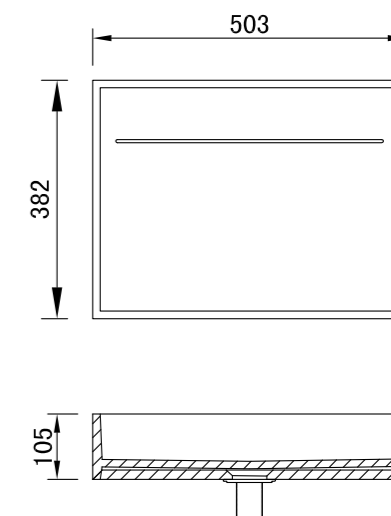

TURÍN

Size: 503X380X105 mm