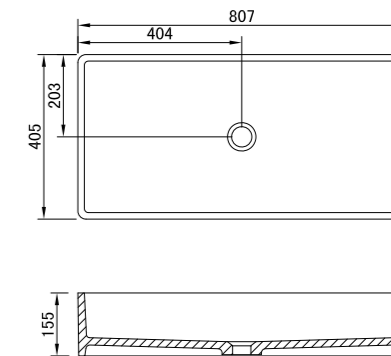

Size: 435X435X130 mm

BARI

Size: 645X343X176 mm

GÉNOVA

Size: 807X405X150 mm

VERONA

Size: 450X480X330 mm

MÓDENA

Size: 2115X450X150 mm

POSITANO

Size: 762X457X102 mm

ROMA

Size: 450X450X830 mm

MILAN

Size: 450X450X850 mm

LIVORNO

MUNICH

Size: 762X457X230 mm

Thickness: 1.2 mm

Angle: R10

DORTMUND

Size: 838X457X230 mm

Thickness: 1.2 mm

Angle: R10

HANNOVER

Size: 838X457X230 mm

Thickness: 1.2 mm

Angle: R10

ESSEN

Size: 730X450X210 mm
Thickness: 0.8 mm
Angle: R25

COLONIA

Size: 550X500X230 mm