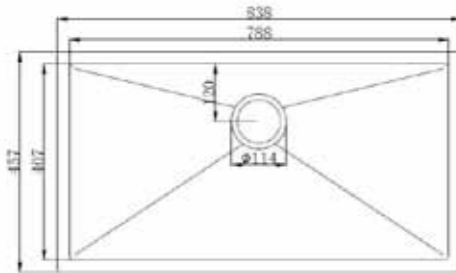

SEVILLA

Size: 1500X800X35 mm

100%solid
throughout

The entire product

High content of
Nature mineral

Mat or glossy
Jelcoat finish

Suitable for
Integrated
overflow

Scratch-resistant

BONN

Size: 432X432X230 mm

Thickness: 1.2 mm

Angle: R10

BERLIN

Size: 584X457X230 mm

Thickness: 1.2 mm

Angle: R10

MUNICH

Size: 762X457X230 mm

Thickness: 1.2 mm

Angle: R10

DORTMUND

Size: 838X457X230 mm

Thickness: 1.2 mm

Angle: R10

HANNOVER

Size: 838X457X230 mm

Thickness: 1.2 mm

Angle: R10

ESSEN

Size: 730X450X210 mm
Thickness: 0.8 mm
Angle: R25

COLONIA

Size: 550X500X230 mm