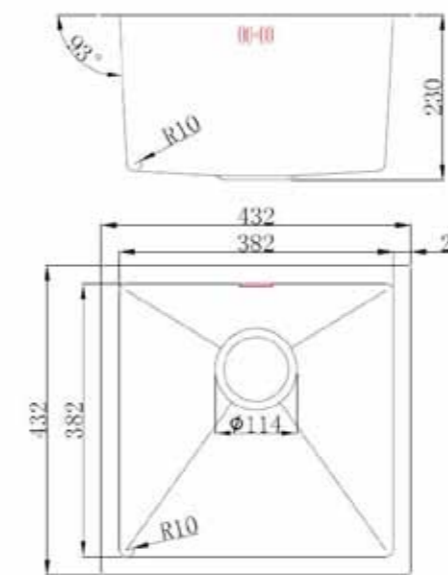

COMPLEMENTOS DE BAÑO

PLATOS DE DUCHA

CADIZ

Size: 1700X900X35 mm

VALENCIA

Size: 900X900X35 mm

GETAFE

Size: 1700X800X35 mm

BONN

Size: 432X432X230 mm

Thickness: 1.2 mm

Angle: R10

BERLIN

Size: 584X457X230 mm

Thickness: 1.2 mm

Angle: R10

MUNICH

Size: 762X457X230 mm

Thickness: 1.2 mm

Angle: R10

DORTMUND

Size: 838X457X230 mm

Thickness: 1.2 mm

Angle: R10

HANNOVER

Size: 838X457X230 mm

Thickness: 1.2 mm

Angle: R10

ESSEN

Size: 730X450X210 mm
Thickness: 0.8 mm
Angle: R25

COLONIA

Size: 550X500X230 mm