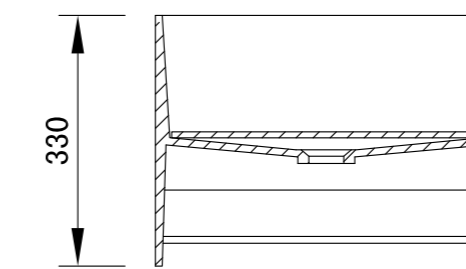

Size: 435X435X130 mm

BARI

Size: 645X343X176 mm

GÉNOVA

Size: 807X405X150 mm

VERONA

Size: 450X480X330 mm

MÓDENA

Size: 2115X450X150 mm

POSITANO

Size: 762X457X102 mm

ROMA

Size: 450X450X830 mm

MILAN

Size: 450X450X850 mm

LIVORNO

SEVILLA

Size: 1500X800X35 mm

100%solid
throughout

The entire product

High content of
Nature mineral

Mat or glossy
Jelcoat finish

Suitable for
Integrated
overflow

Scratch-resistant

HANNOVER

Size: 838X457X230 mm

Thickness: 1.2 mm

Angle: R10

ESSEN

Size: 730X450X210 mm
Thickness: 0.8 mm
Angle: R25

COLONIA

Size: 550X500X230 mm