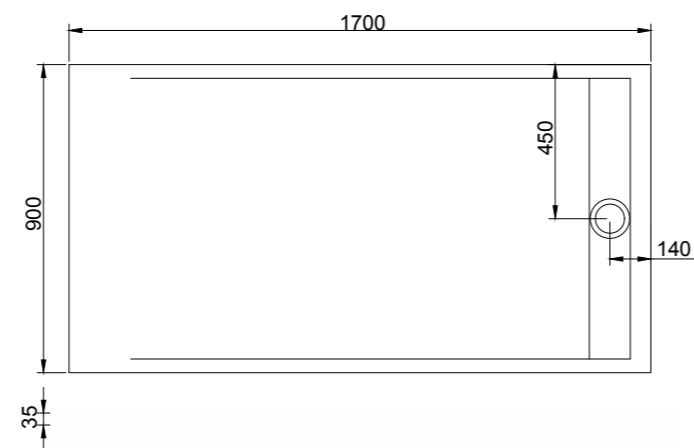

Size: 435X435X130 mm

BARI

Size: 645X343X176 mm

GÉNOVA

Size: 807X405X150 mm

VERONA

Size: 450X480X330 mm

MÓDENA

COMPLEMENTOS DE BAÑO

PLATOS DE DUCHA

CADIZ

Size: 1700X900X35 mm

VALENCIA

Size: 900X900X35 mm

GETAFE

Size: 1700X800X35 mm

SEVILLA

Size: 1500X800X35 mm

100%solid
throughout

The entire product

High content of
Nature mineral

Mat or glossy
Jelcoat finish

Suitable for
Integrated
overflow

Scratch-resistant

HANNOVER

Size: 838X457X230 mm

Thickness: 1.2 mm

Angle: R10

ESSEN

Size: 730X450X210 mm
Thickness: 0.8 mm
Angle: R25

COLONIA

Size: 550X500X230 mm