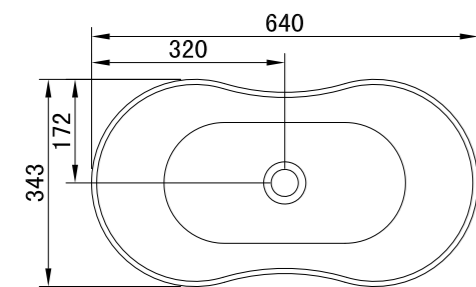

Size: 435X435X130 mm

BARI

Size: 645X343X176 mm

GÉNOVA

Size: 807X405X150 mm

VERONA

Size: 450X480X330 mm

MÓDENA

Size: 2115X450X150 mm

POSITANO

Size: 762X457X102 mm

ROMA

Size: 450X450X830 mm

MILAN

Size: 450X450X850 mm

LIVORNO

MUNICH

Size: 762X457X230 mm

Thickness: 1.2 mm

Angle: R10

DORTMUND

Size: 838X457X230 mm

Thickness: 1.2 mm

Angle: R10

HANNOVER

Size: 838X457X230 mm

Thickness: 1.2 mm

Angle: R10

ESSEN

Size: 730X450X210 mm
Thickness: 0.8 mm
Angle: R25

COLONIA

Size: 550X500X230 mm