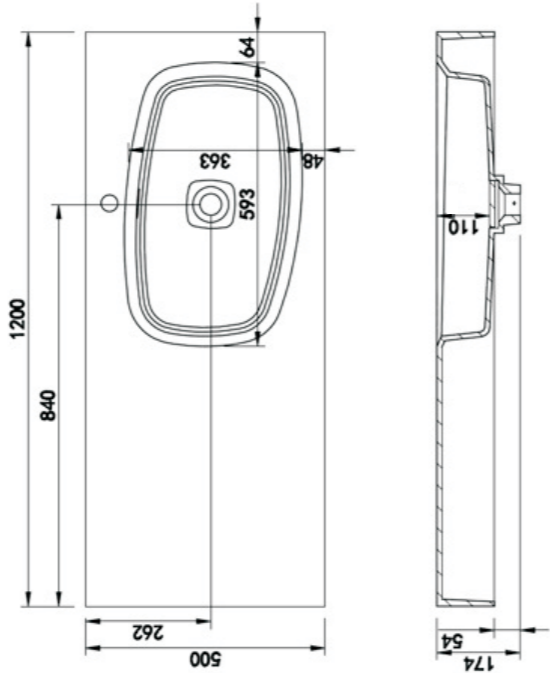

Size: 435X435X130 mm

BARI

Size: 645X343X176 mm

GÉNOVA

Size: 807X405X150 mm

VERONA

Size: 450X480X330 mm

MÓDENA

Size: 2115X450X150 mm

POSITANO

Size: 762X457X102 mm

ROMA

Size: 450X450X830 mm

MILAN

Size: 450X450X850 mm

LIVORNO

Size: 922X484X152 mm

CAPRI

Size: 1000X495X155 mm

VENICIA

Size: 1200X500X174 mm

100%solid
throughout
The entire product

High content of
Nature mineral

Mat or glossy
Jelcoat finish

COMPLEMENTOS DE BAÑO

PLATOS DE DUCHA

CADIZ

Size: 1700X900X35 mm

VALENCIA

Size: 900X900X35 mm

GETAFE

Size: 1700X800X35 mm