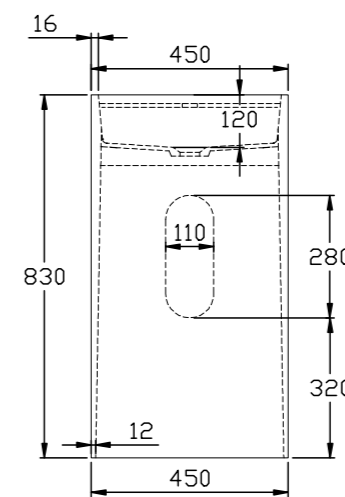

Size: 435X435X130 mm

BARI

Size: 645X343X176 mm

GÉNOVA

Size: 807X405X150 mm

VERONA

Size: 450X480X330 mm

MÓDENA

Size: 2115X450X150 mm

POSITANO

Size: 762X457X102 mm

ROMA

Size: 450X450X830 mm

MILAN

Size: 450X450X850 mm

LIVORNO

MUNICH

Size: 762X457X230 mm

Thickness: 1.2 mm

Angle: R10

DORTMUND

Size: 838X457X230 mm

Thickness: 1.2 mm

Angle: R10

HANNOVER

Size: 838X457X230 mm

Thickness: 1.2 mm

Angle: R10

ESSEN

Size: 730X450X210 mm
Thickness: 0.8 mm
Angle: R25

COLONIA

Size: 550X500X230 mm