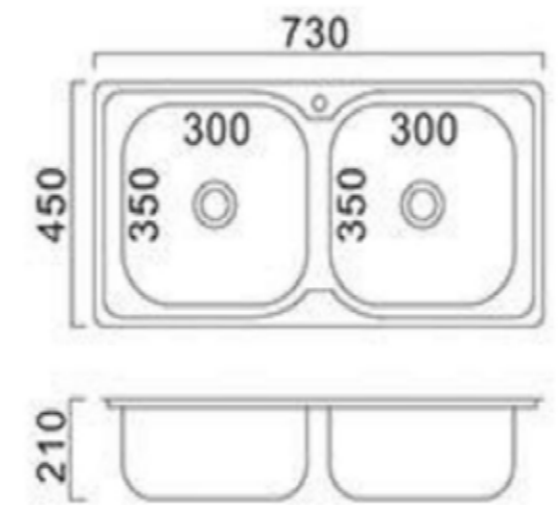

SEVILLA

Size: 1500X800X35 mm

100%solid
throughout

The entire product

High content of
Nature mineral

Mat or glossy
Jelcoat finish

Suitable for
Integrated
overflow

Scratch-resistant

BONN

Size: 432X432X230 mm

Thickness: 1.2 mm

Angle: R10

BERLIN

Size: 584X457X230 mm

Thickness: 1.2 mm

Angle: R10

MUNICH

Size: 762X457X230 mm

Thickness: 1.2 mm

Angle: R10

DORTMUND

Size: 838X457X230 mm

Thickness: 1.2 mm

Angle: R10

HANNOVER

Size: 838X457X230 mm

Thickness: 1.2 mm

Angle: R10

ESSEN

Size: 730X450X210 mm
Thickness: 0.8 mm
Angle: R25

COLONIA

Size: 550X500X230 mm