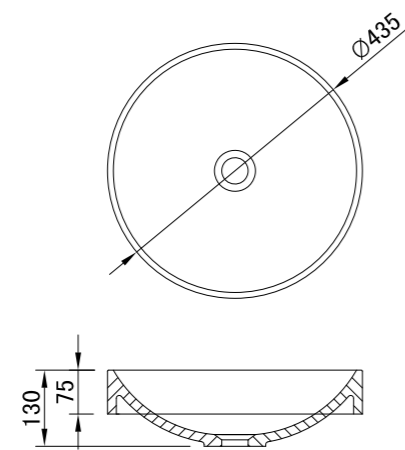

Size: 435X435X130 mm

BARI

Size: 645X343X176 mm

GÉNOVA

Size: 807X405X150 mm

VERONA

Size: 450X480X330 mm

MÓDENA

Size: 2115X450X150 mm

POSITANO

Size: 762X457X102 mm

ROMA

Size: 450X450X830 mm

MILAN

Size: 450X450X850 mm

LIVORNO

MUNICH

Size: 762X457X230 mm

Thickness: 1.2 mm

Angle: R10

DORTMUND

Size: 838X457X230 mm

Thickness: 1.2 mm

Angle: R10

HANNOVER

Size: 838X457X230 mm

Thickness: 1.2 mm

Angle: R10

ESSEN

Size: 730X450X210 mm
Thickness: 0.8 mm
Angle: R25

COLONIA

Size: 550X500X230 mm