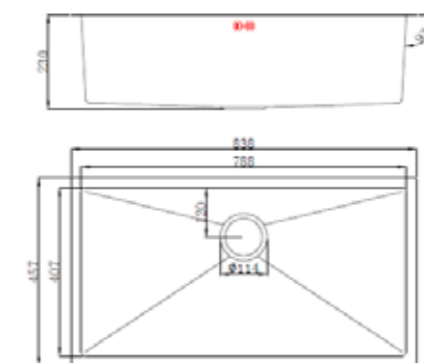

SEVILLA

Size: 1500X800X35 mm

100%solid
throughout

The entire product

High content of
Nature mineral

Mat or glossy
Jelcoat finish

Suitable for
Integrated
overflow

Scratch-resistant

BONN

Size: 432X432X230 mm

Thickness: 1.2 mm

Angle: R10

BERLIN

Size: 584X457X230 mm

Thickness: 1.2 mm

Angle: R10

MUNICH

Size: 762X457X230 mm

Thickness: 1.2 mm

Angle: R10

DORTMUND

Size: 838X457X230 mm

Thickness: 1.2 mm

Angle: R10

HANNOVER

Size: 838X457X230 mm

Thickness: 1.2 mm

Angle: R10

ESSEN

Size: 730X450X210 mm
Thickness: 0.8 mm
Angle: R25

COLONIA

Size: 550X500X230 mm