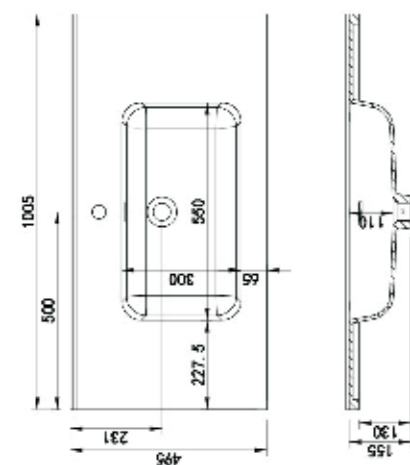

CAPRI

Size: 1000X495X155 mm