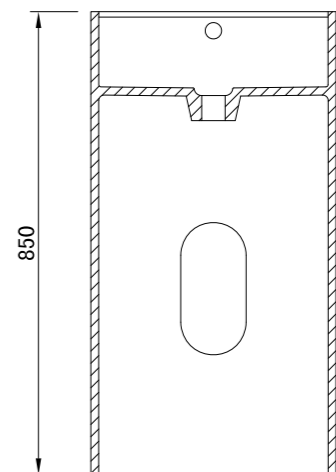

Size: 435X435X130 mm

BARI

Size: 645X343X176 mm

GÉNOVA

Size: 807X405X150 mm

VERONA

Size: 450X480X330 mm

MÓDENA

Size: 2115X450X150 mm

POSITANO

Size: 762X457X102 mm

ROMA

Size: 450X450X830 mm

MILAN

Size: 450X450X850 mm

LIVORNO

MUNICH

Size: 762X457X230 mm

Thickness: 1.2 mm

Angle: R10

DORTMUND

Size: 838X457X230 mm

Thickness: 1.2 mm

Angle: R10

HANNOVER

Size: 838X457X230 mm

Thickness: 1.2 mm

Angle: R10

ESSEN

Size: 730X450X210 mm
Thickness: 0.8 mm
Angle: R25

COLONIA

Size: 550X500X230 mm