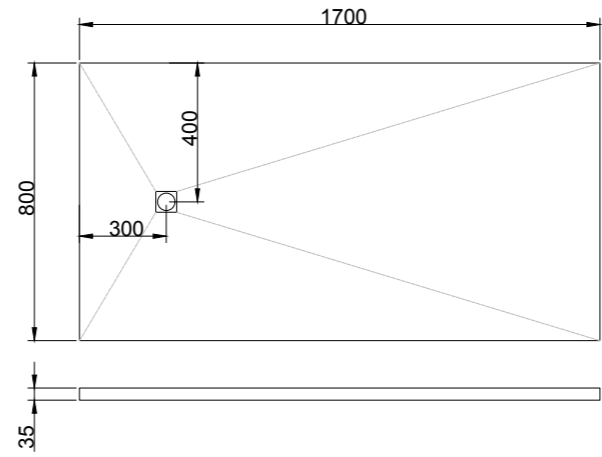

COMPLEMENTOS DE BAÑO

PLATOS DE DUCHA

CADIZ

Size: 1700X900X35 mm

VALENCIA

Size: 900X900X35 mm

GETAFE

Size: 1700X800X35 mm

SEVILLA

Size: 1500X800X35 mm

100%solid
throughout

The entire product

High content of
Nature mineral

Mat or glossy
Jelcoat finish

Suitable for
Integrated
overflow

Scratch-resistant

MUNICH

Size: 762X457X230 mm

Thickness: 1.2 mm

Angle: R10

DORTMUND

Size: 838X457X230 mm

Thickness: 1.2 mm

Angle: R10

HANNOVER

Size: 838X457X230 mm

Thickness: 1.2 mm

Angle: R10

ESSEN

Size: 730X450X210 mm
Thickness: 0.8 mm
Angle: R25

COLONIA

Size: 550X500X230 mm